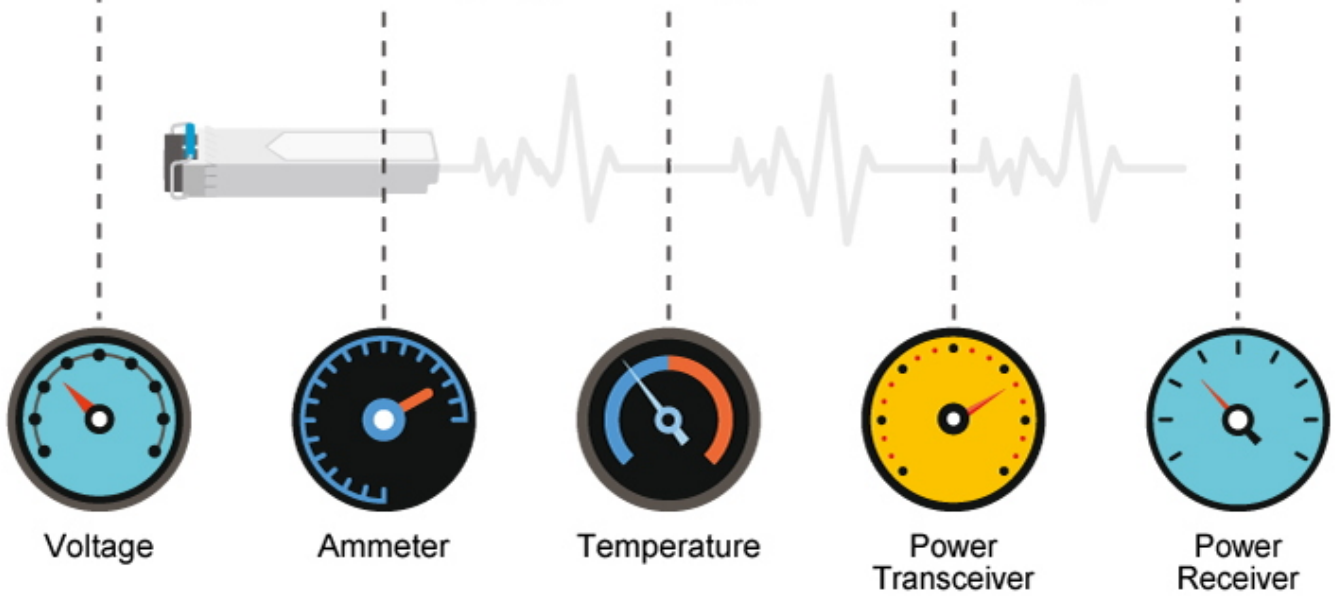

Hmotnost: 201 g

Lze instalovat do šasi: MC-700, MC-1500, MC-1500R, MC-1500R48

Remote Link Normal

Remote Link Broken

GT-915A

• SFP DDM (Digital Diagnostic Monitor) •

Optional installation method

* The above pictures are for illustration only.