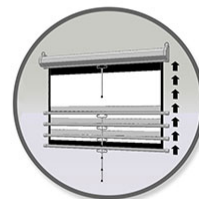

MANUAL SERIES

Manual Pull-Down Projector Screen

Black or white case options available on certain models/sizes

180° Viewing Angle

MaxWhite® 1.1 Gain Front Projection Screen Material

Optional 6" and 12" L brackets available- SOLD SEPARATELY

Compatible with Standard throw projectors only

Available in Diagonal Sizes: 71" - 170"

Professional Manufacturer's 2-year Warranty and 3-year ENRG® Warranty

Available in Various Aspect Ratios:

Dual wall and Ceiling Installation Design

Screen lanyard included for easy operation

Auto-locking system provides variable height settings

ZÁKLADNÍ SPECIFIKACE

Úhlopříčka: 71" (180,3 cm)

Poměr stran: 1 : 1

Typ plátna: roletové, manuální

Rozměry plátna: 127 × 127 cm